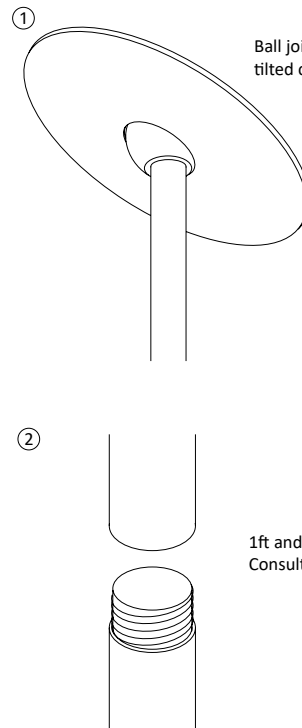

PH3DC1W, PH3DC1B,
PH3DC2W, PH3DC2B

Stem Pendant with
Deep Canopy