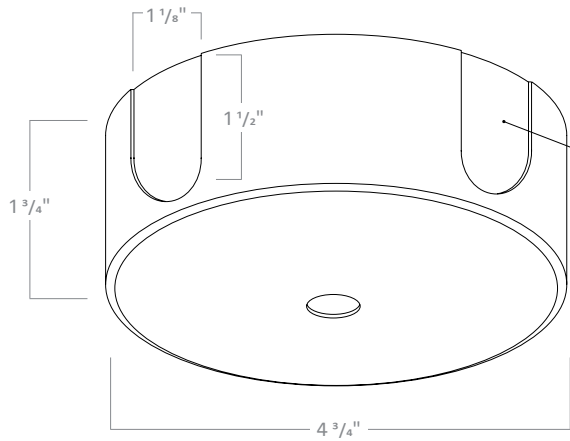

DEEP CANOPY FOR SURFACE, CORD, OR PENDANT MOUNT