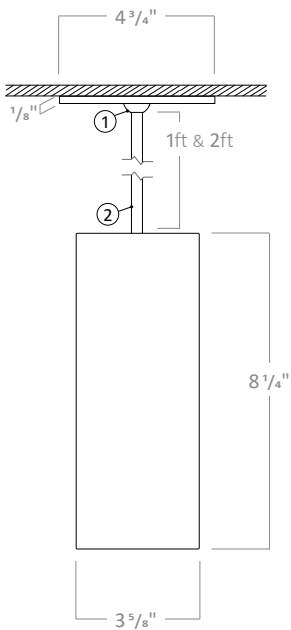

STEM PENDANT

PH3SC1W, PH3SC1B,
PH3SC2W, PH3SC2B

Stem Pendant with
Shallow Canopy