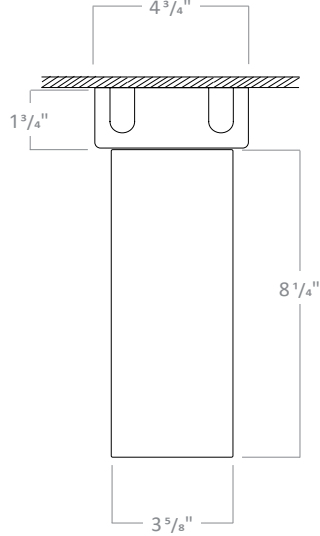

SM3DW, SM3DB

Surface Mount with
Deep Canopy