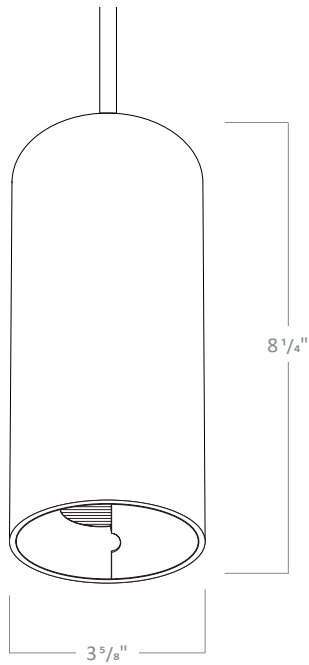

Notes
 1. 1ft and 2ft stems are linkable up to 12 ft. Consult factory for made to order lengths.

PERFORMANCE CHART

Wattage	Delivered Lumens
13W	520
19W	741
25W	950

Color Temperature Multiplier for Delivered Lumens

2700K	3000K	3500K	4000K
0.95	1.00	1.04	1.07

* Values are listed at 3000K, 90+ CRI

RCYA3

3" LED ARCHITECTURAL CYLINDER
WALL WASH

RCYA3 DIMENSIONS

STEM PENDANT

PH3SC1W, PH3SC1B,
PH3SC2W, PH3SC2B

Stem Pendant with
Shallow Canopy