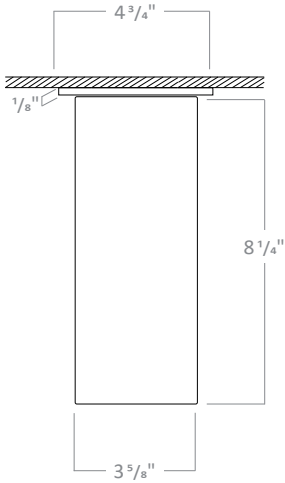

RCYA3

3" LED ARCHITECTURAL CYLINDER WALL WASH

SURFACE MOUNT

SM3SW, SM3SB

Surface Mount with
Shallow Canopy