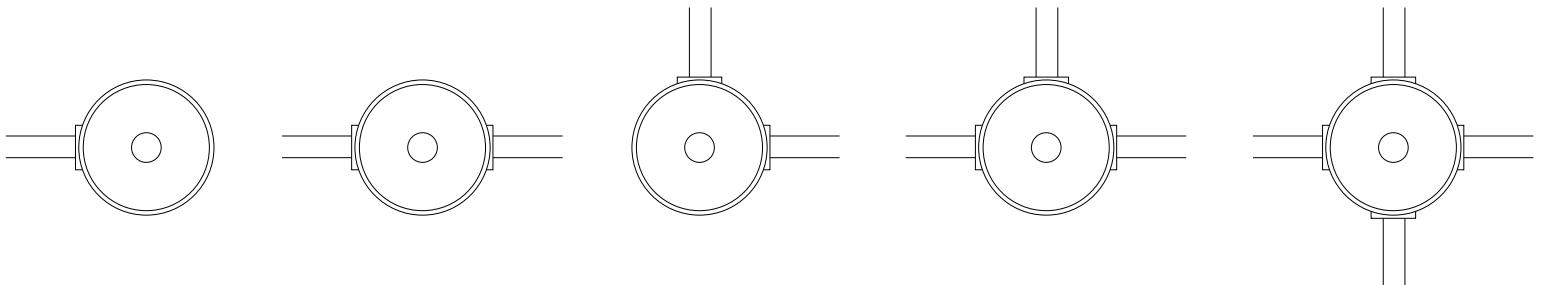

Knockouts may be run from 4 sides

Single Conduit Mount

Double 180° Conduit Mount

Double 90° Conduit Mount

Triple 90° Conduit Mount

Quad 90° Conduit Mount

RCYA3

3" LED ARCHITECTURAL CYLINDER
WALL WASH