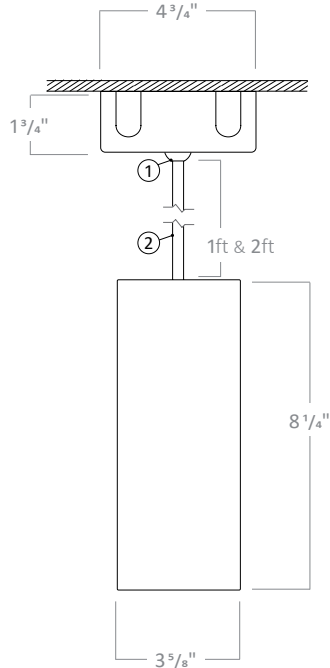

PH3DC1W, PH3DC1B,
PH3DC2W, PH3DC2B

Stem Pendant with
Deep Canopy